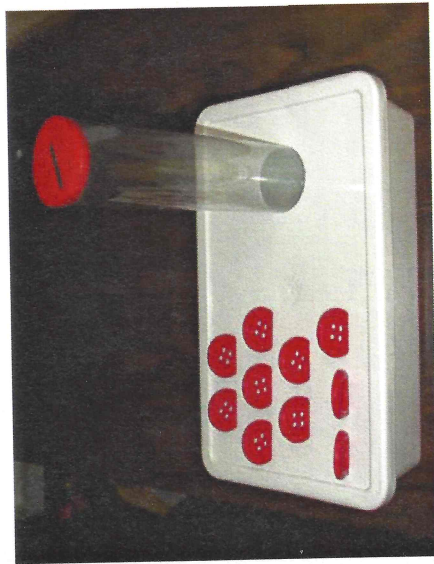

Fine Motor - Put In

Pull from Velcro™ and insert into bottle

Pull and inset into cutout

Push into slotted opening

Drop chips into water

Push through opening with pointer finger

Lift from dowel and place into slot

Fine Motor - Assembly

Slide beads off
pipe cleaner

Bead stringing sequence

Interlocking people

Colored link assembly

TinkerToy™ assembly

Match cassette and case

Fine Motor - Assembly

Two-piece nut and bolt

Three-piece nut and bolt

Plastic pipe assembly

Snap hair roller

Flashlight assembly

Put toothbrush into holder

Fine Motor - Writing

Color within boundary