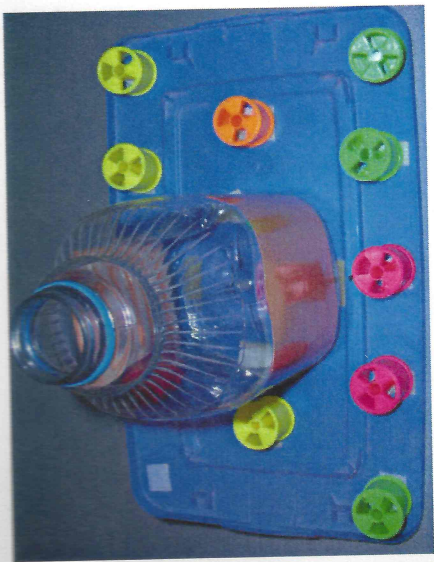

Fine Motor - Put In

Pull from Velcro™ and insert into bottle

Pull and inset into cutout

Push into slotted opening

Drop chips into water

Push through opening with pointer finger

Lift from dowel and place into slot

Fine Motor - Assembly

Slide beads off
pipe cleaner

Bead stringing sequence

Interlocking people

Colored link assembly

TinkerToy™ assembly

Match cassette and case

Fine Motor - Assembly

Two-piece nut and bolt

Three-piece nut and bolt

Plastic pipe assembly

Snap hair roller

Flashlight assembly

Put toothbrush into holder

Fine Motor - Writing

Color within boundary