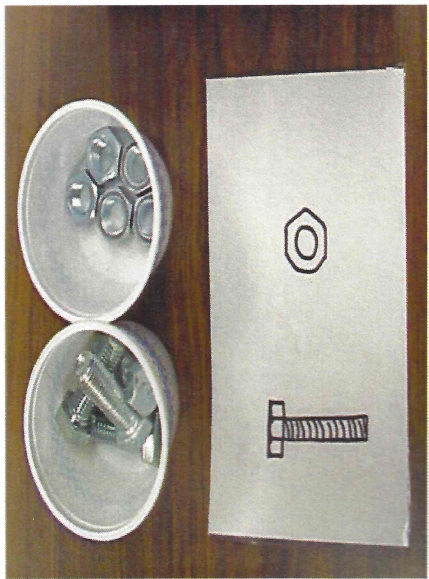

Fine Motor - Put In

Pull from Velcro™ and insert into bottle

Pull and inset into cutout

Push into slotted opening

Drop chips into water

Push through opening with pointer finger

Lift from dowel and place into slot

Fine Motor - Assembly

Slide beads off
pipe cleaner

Bead stringing sequence

Interlocking people

Colored link assembly

TinkerToy™ assembly

Match cassette and case

Fine Motor - Assembly

Two-piece nut and bolt

Three-piece nut and bolt

Plastic pipe assembly

Snap hair roller

Flashlight assembly

Put toothbrush into holder

Fine Motor - Writing

Color within boundary