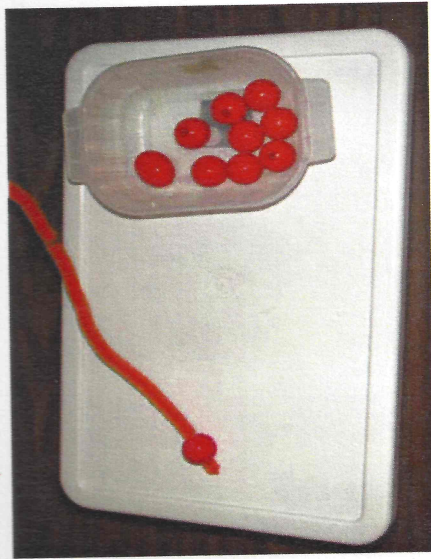

Fine Motor - Put In

Pull from Velcro™ and insert into bottle

Pull and inset into cutout

Push into slotted opening

Drop chips into water

Push through opening with pointer finger

Lift from dowel and place into slot

Fine Motor - Assembly

Slide beads off
pipe cleaner

Bead stringing sequence

Interlocking people

Colored link assembly

TinkerToy™ assembly

Match cassette and case

Fine Motor - Assembly

Two-piece nut and bolt

Three-piece nut and bolt

Plastic pipe assembly

Snap hair roller

Flashlight assembly

Put toothbrush into holder

Fine Motor - Writing

Color within boundary