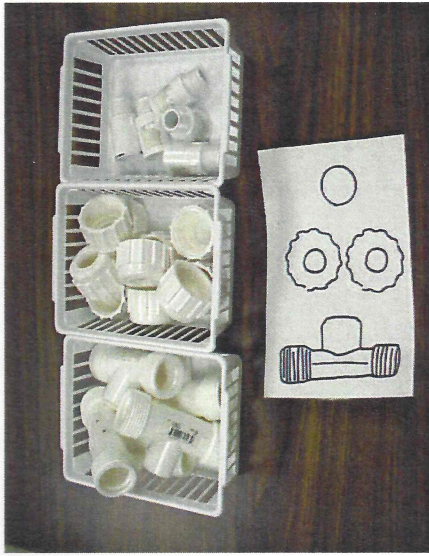

Fine Motor - Put In

Pull from Velcro™ and insert into bottle

Pull and inset into cutout

Push into slotted opening

Drop chips into water

Push through opening with pointer finger

Lift from dowel and place into slot

Fine Motor - Assembly

Slide beads off
pipe cleaner

Bead stringing sequence

Interlocking people

Colored link assembly

TinkerToy™ assembly

Match cassette and case

Fine Motor - Assembly

Two-piece nut and bolt

Three-piece nut and bolt

Plastic pipe assembly

Snap hair roller

Flashlight assembly

Put toothbrush into holder

Fine Motor - Writing

Color within boundary