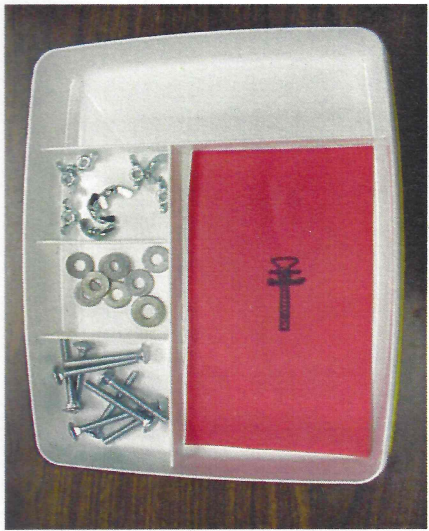

Fine Motor - Put In

Pull from Velcro™ and insert into bottle

Pull and inset into cutout

Push into slotted opening

Drop chips into water

Push through opening with pointer finger

Lift from dowel and place into slot

Fine Motor - Assembly

Slide beads off
pipe cleaner

Bead stringing sequence

Interlocking people

Colored link assembly

TinkerToy™ assembly

Match cassette and case

Fine Motor - Assembly

Two-piece nut and bolt

Three-piece nut and bolt

Plastic pipe assembly

Snap hair roller

Flashlight assembly

Put toothbrush into holder

Fine Motor - Writing

Color within boundary